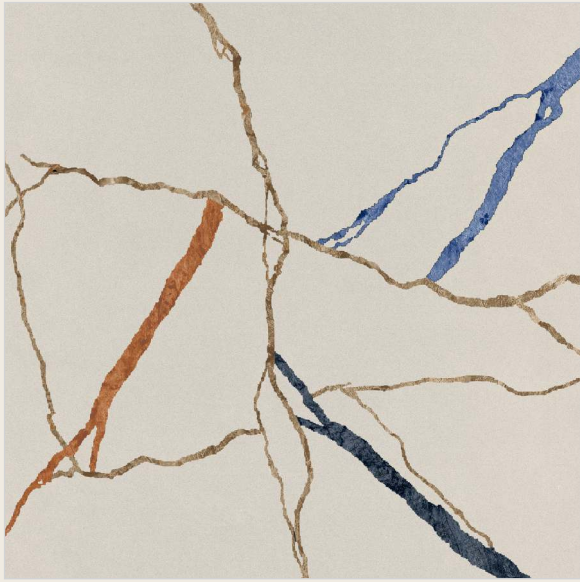

600x600mm.
Sugar + Carving Series

THUNDER MULTI IVORY