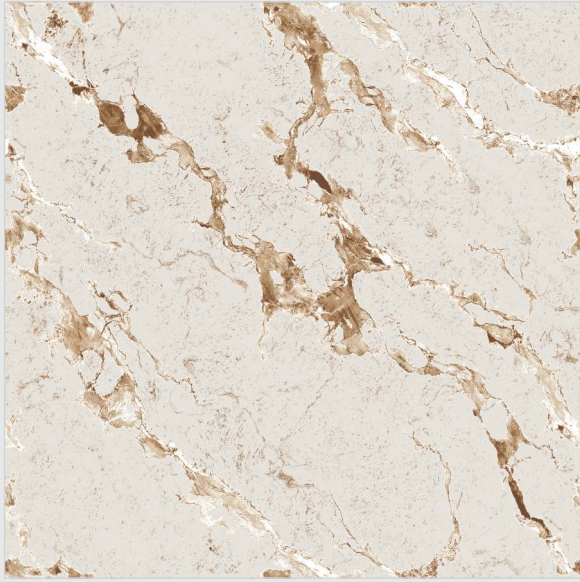

SUITABLE FOR WALL & FLOOR

HD TILES

RECTIFIED

600x600mm.
Sugar + Carving Series

MAUNTEN GOLD

MATT SURFACE

DIGITAL PRINTING

SUITABLE FOR WALL & FLOOR