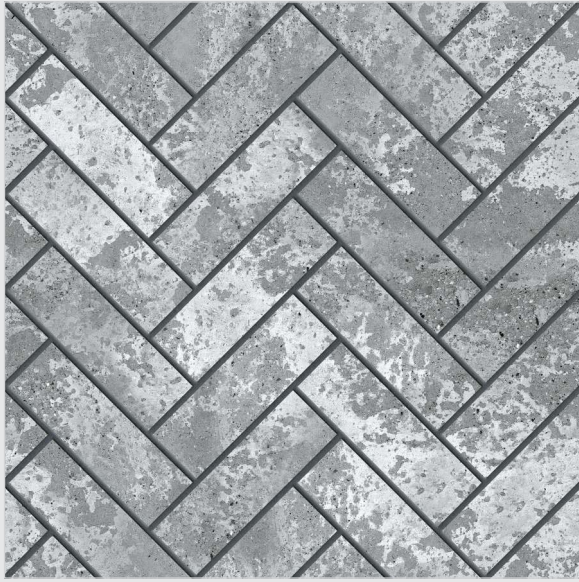

DIGITAL PRINTING

SUITABLE FOR WALL & FLOOR

HD TILES

RECTIFIED

600x600mm.
Sugar + Carving Series

EXOTIC GREY

MATT SURFACE

DIGITAL PRINTING