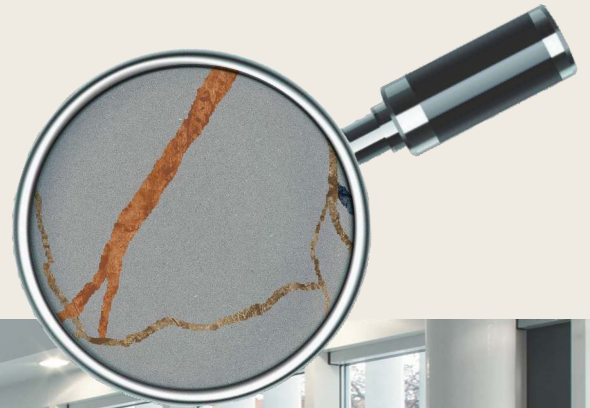

HD TILES

RECTIFIED

600x600mm.
Sugar + Carving Series

THUNDER MULTI GREY

MATT SURFACE

DIGITAL PRINTING

SUITABLE FOR WALL & FLOOR

HD TILES