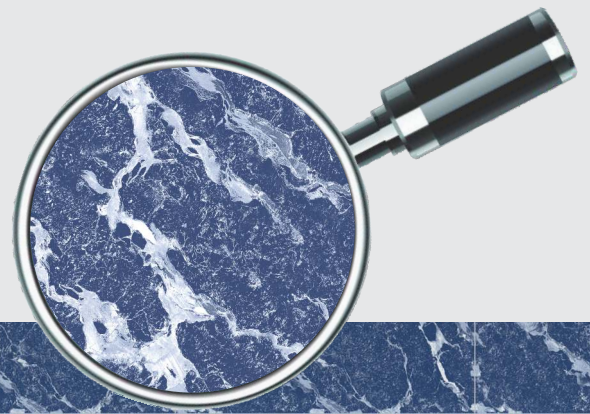

DIGITAL PRINTING

SUITABLE FOR WALL & FLOOR

HD TILES

RECTIFIED

600x600mm.
Sugar + Carving Series

MAUNTAN BLUE

MATT SURFACE

DIGITAL PRINTING