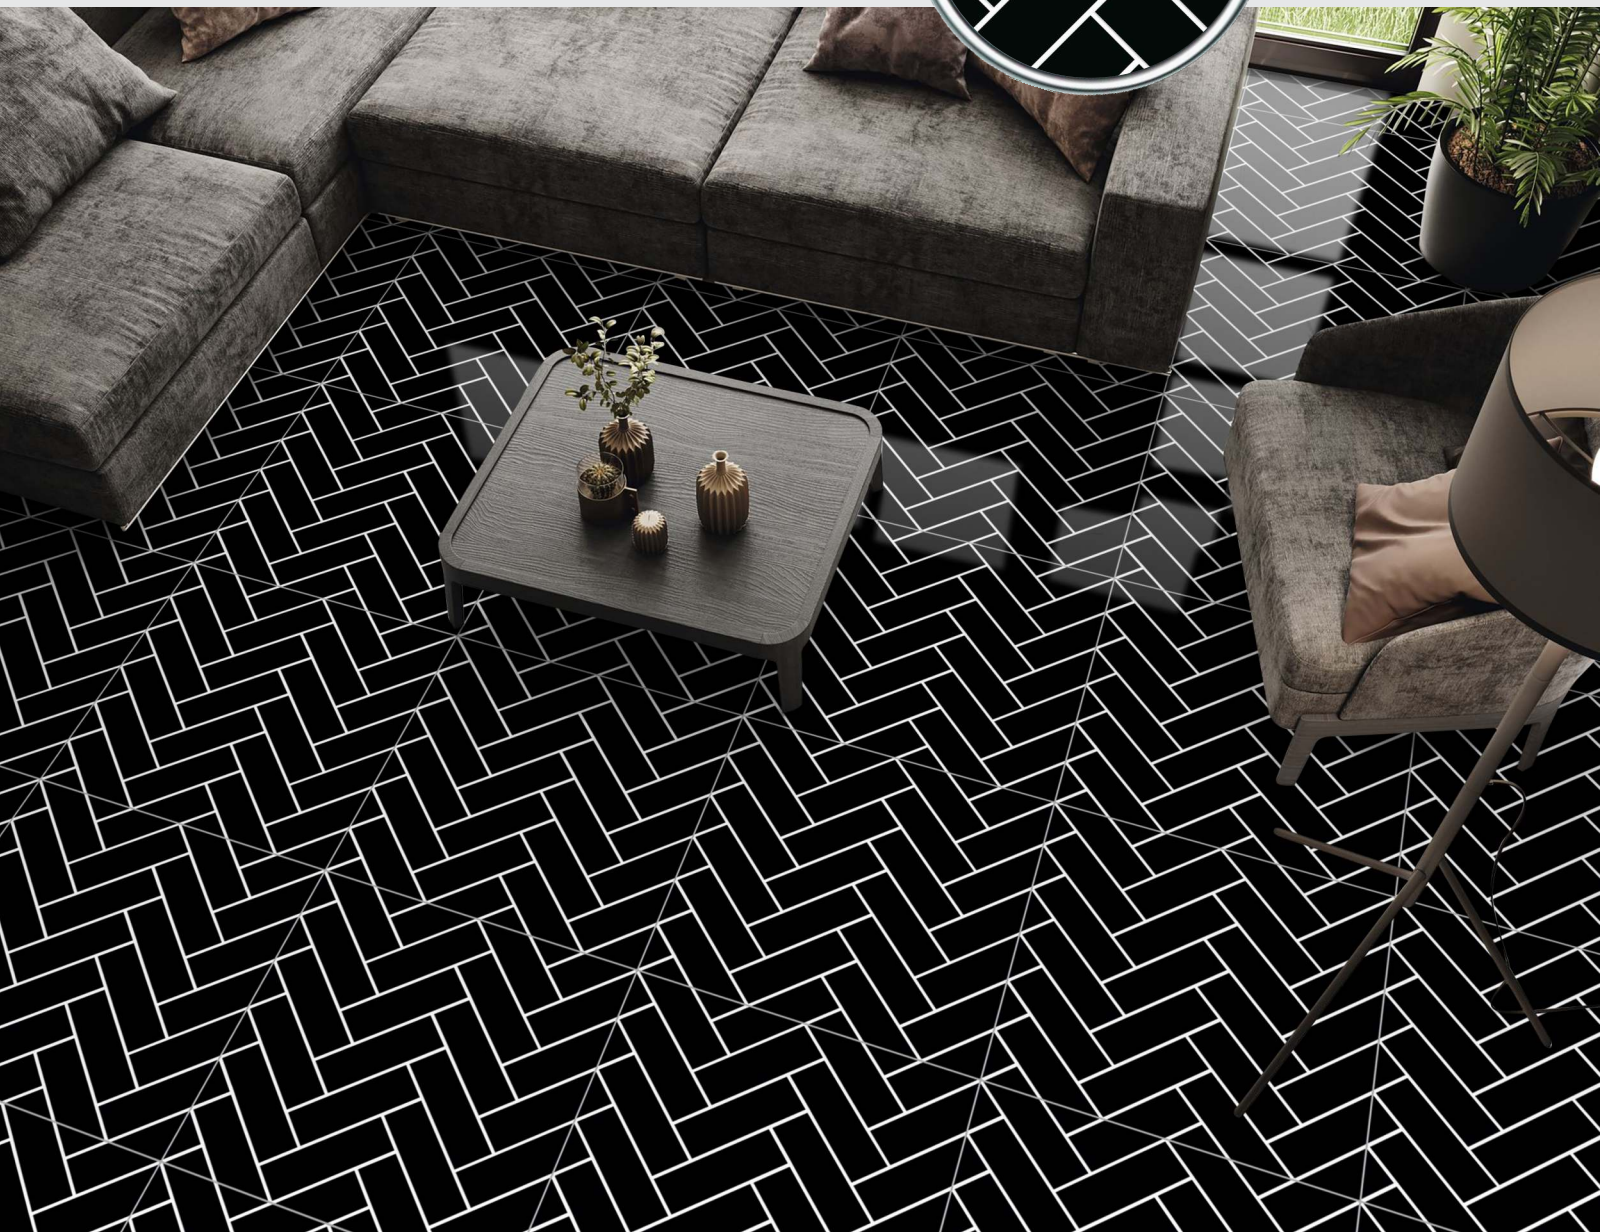

HD TILES

RECTIFIED

600x600mm.
Sugar + Carving Series

EXOTIC ICEBERG

600x600mm.
Sugar + Carving Series

EXOTIC MIDNIGHT

MATT
SURFACE

DIGITAL
PRINTING