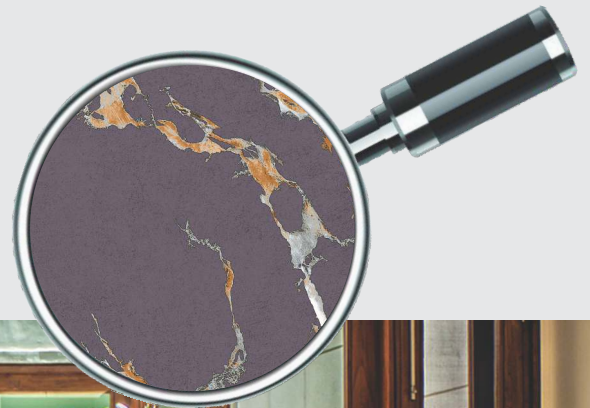

SUITABLE FOR WALL & FLOOR

HD TILES

RECTIFIED

600x600mm.
Sugar + Carving Series

MAUNTEN PEARL

600x600mm.
Sugar + Carving Series

MAUNTÉN GREY

MATT
SURFACE