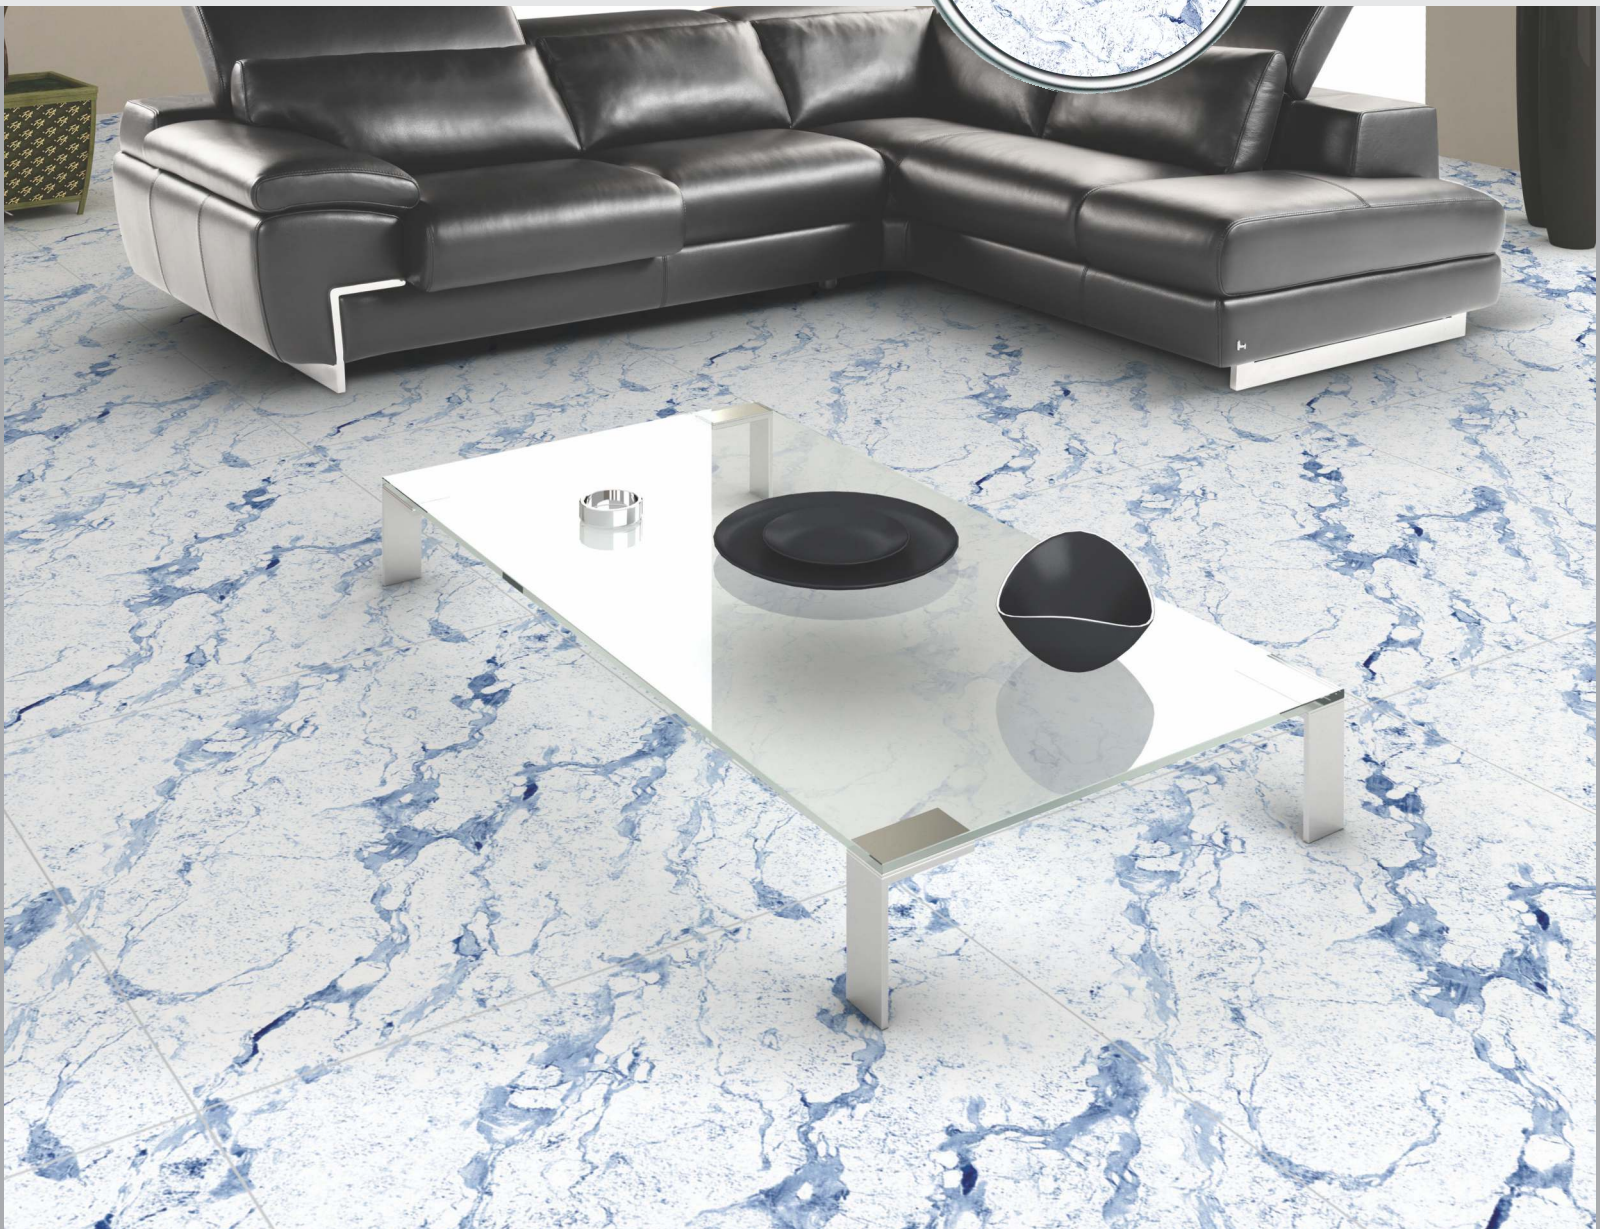

SUITABLE FOR WALL & FLOOR

HD TILES

RECTIFIED

600x600mm.
Sugar + Carving Series

MAUNTEN SKY BLUE

MATT SURFACE

DIGITAL PRINTING

SUITABLE FOR WALL & FLOOR