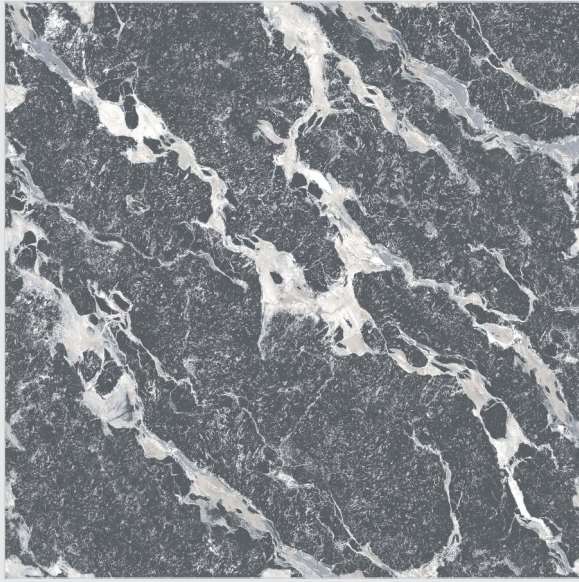

SUITABLE FOR WALL & FLOOR

HD TILES

RECTIFIED

600x600mm.
Sugar + Carving Series

MAUNTEN PEARL

600x600mm.
Sugar + Carving Series

MAUNTÉN GREY

MATT
SURFACE