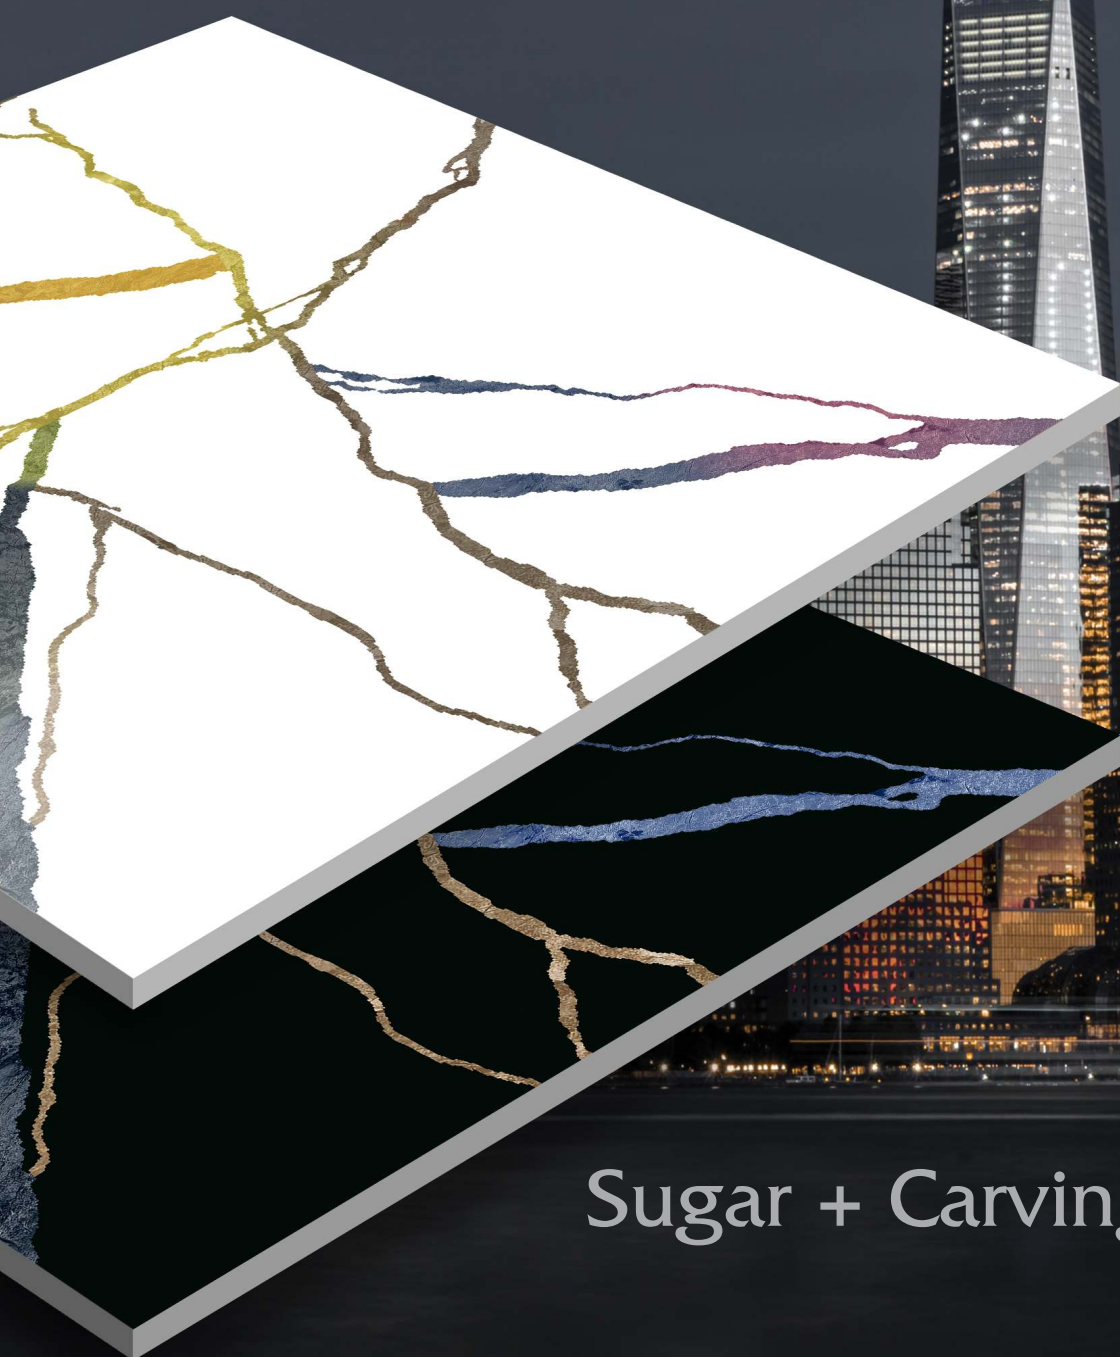

600x600mm. White Body Porcelain Tiles

Sugar + Carving Series: