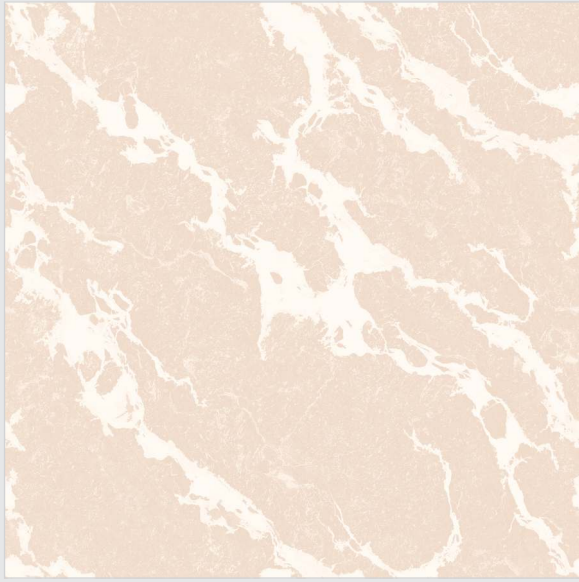

600x600mm.
Sugar + Carving Series

MAUNTEN CREMA