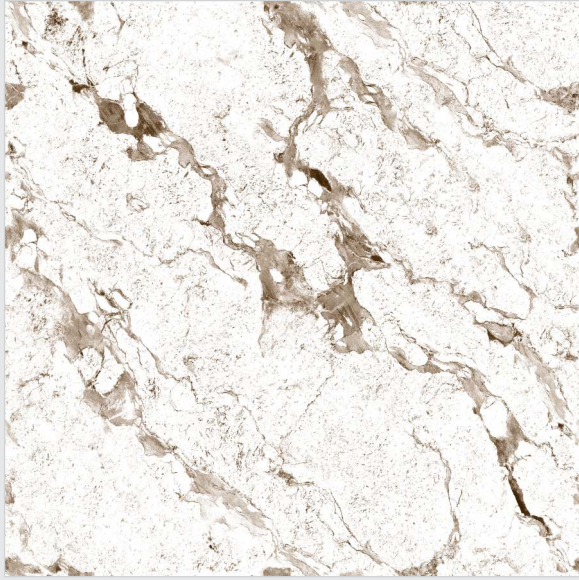

MATT SURFACE

DIGITAL PRINTING

SUITABLE FOR WALL & FLOOR

HD TILES

RECTIFIED

 **600x600mm.**
Sugar + Carving Series

MAUNTÉN CHOCO

MATT SURFACE