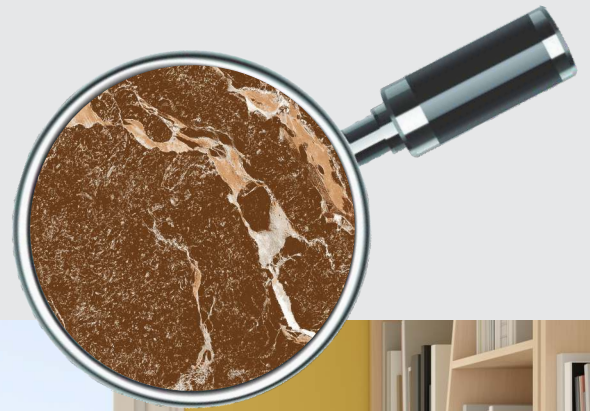

HD TILES

RECTIFIED

600x600mm.
Sugar + Carving Series

MAUNTEN CREMA

600x600mm.
Sugar + Carving Series

MAUNTEN COPPER

MATT SURFACE

DIGITAL PRINTING