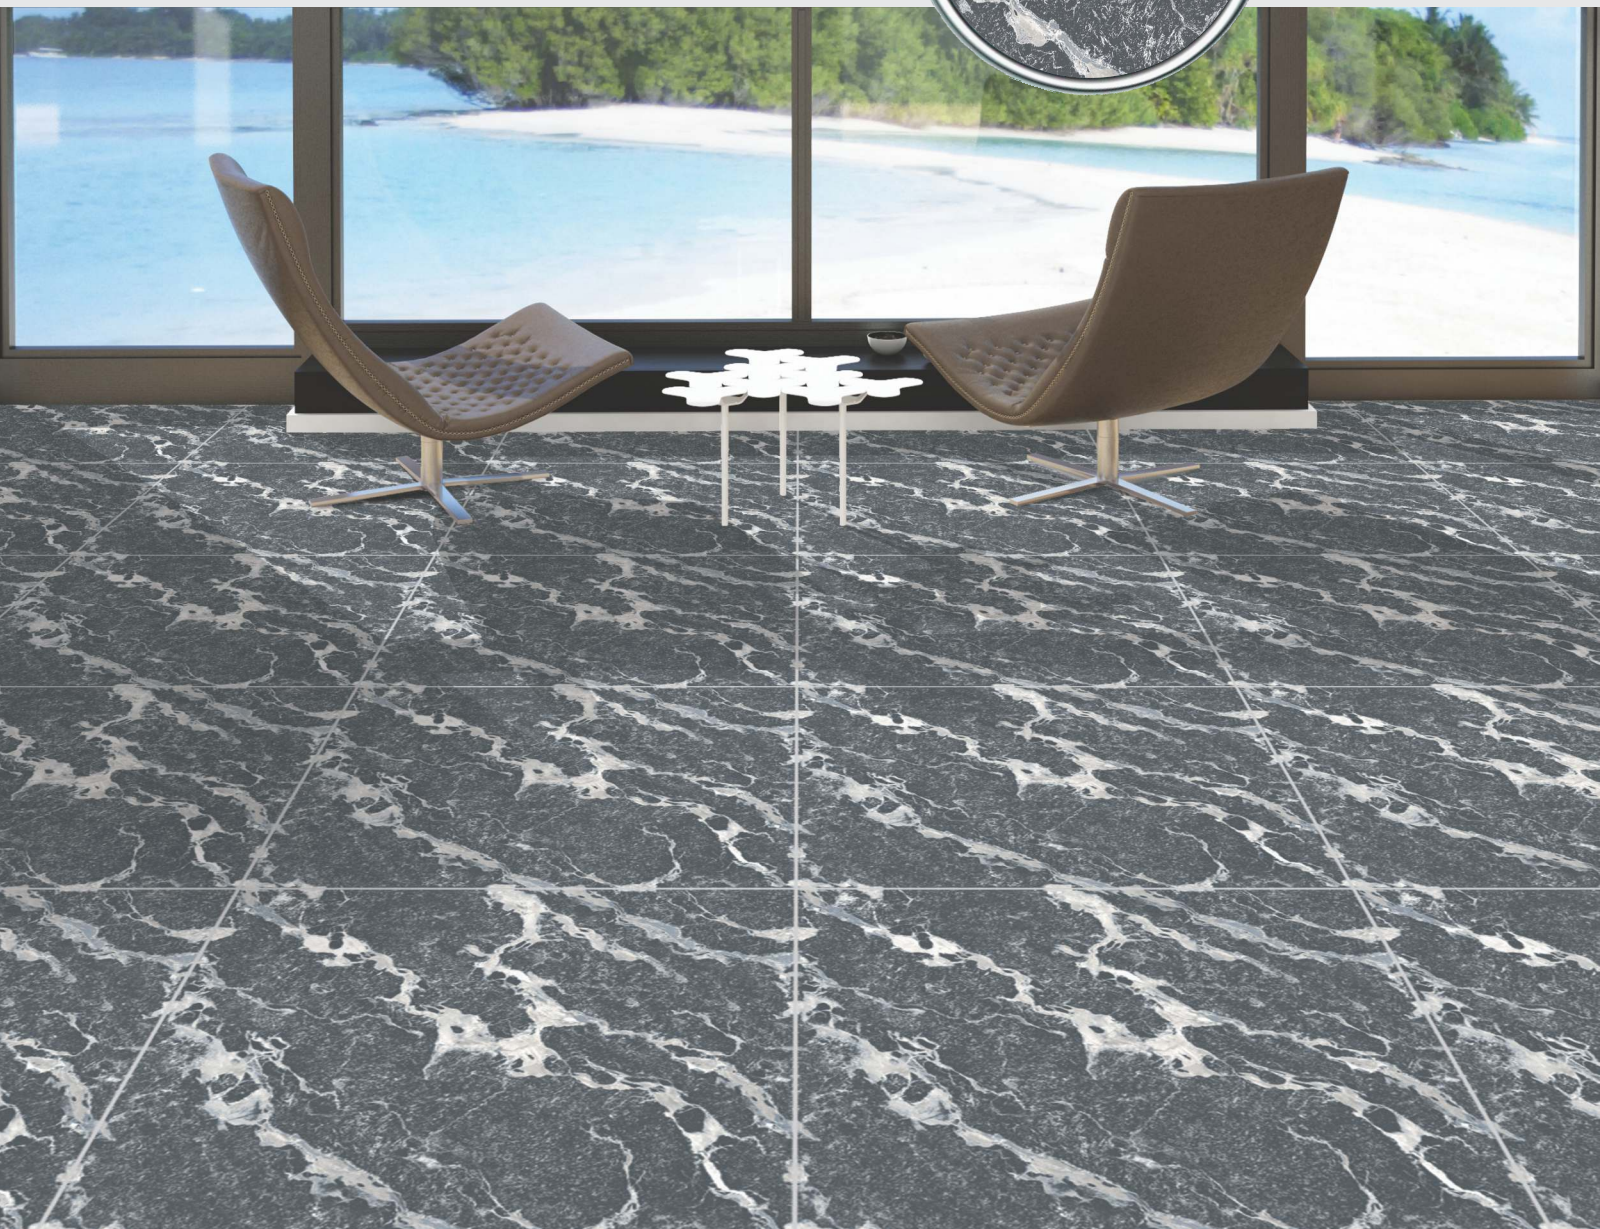

SUITABLE FOR WALL & FLOOR

HD TILES

RECTIFIED

600x600mm.
Sugar + Carving Series

MAUNTEN PEARL

600x600mm.
Sugar + Carving Series

MAUNTÉN GREY

MATT
SURFACE