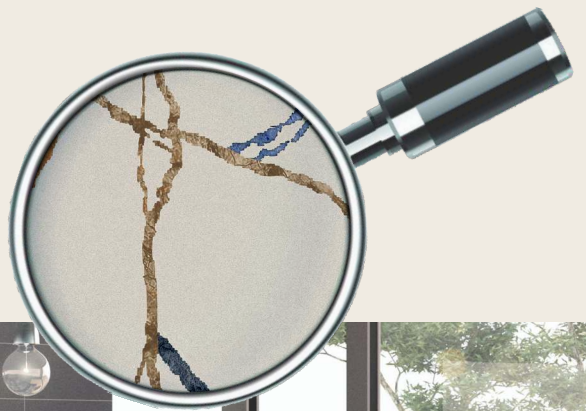

MATT SURFACE

DIGITAL PRINTING

SUITABLE FOR WALL & FLOOR

HD TILES

RECTIFIED