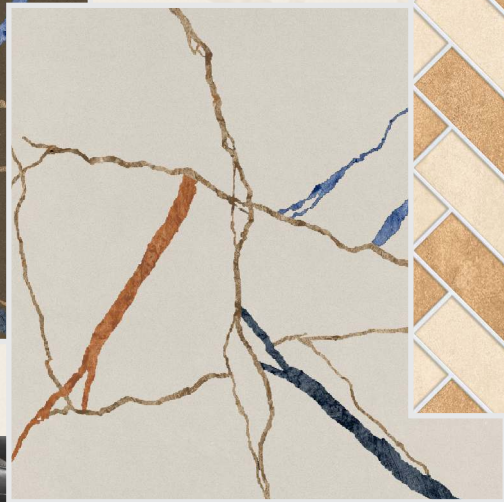

600x600mm. White Body Porcelain Tiles

Sugar + Carving Series:

Sugar + Carving Series

600x600mm.
Sugar + Carving Series

THUNDER MULTI BLACK

MATT SURFACE

DIGITAL PRINTING

SUITABLE FOR WALL & FLOOR