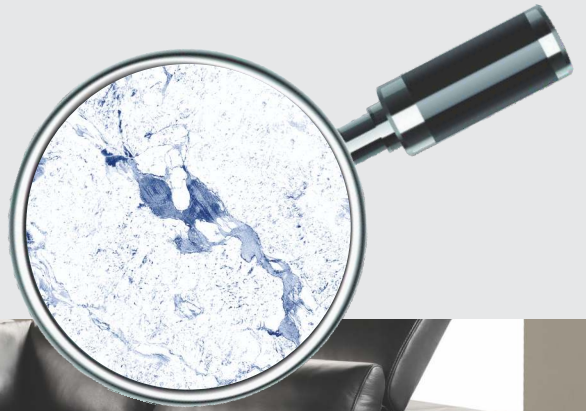

SUITABLE FOR WALL & FLOOR

HD TILES

RECTIFIED

600x600mm.
Sugar + Carving Series

MAUNTEN SKY BLUE

MATT SURFACE

DIGITAL PRINTING

SUITABLE FOR WALL & FLOOR