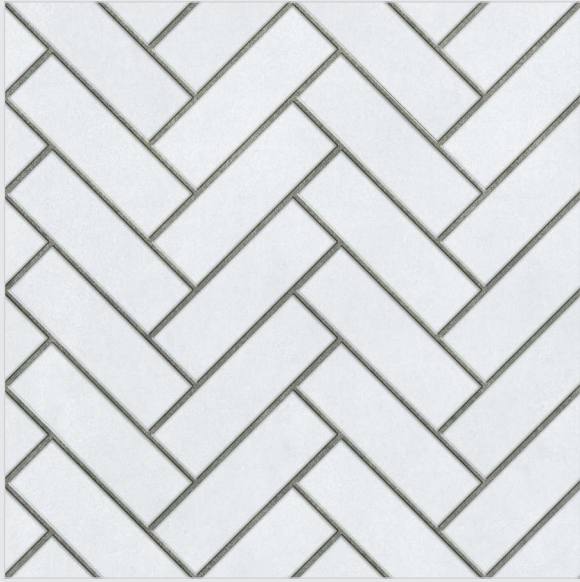

SUITABLE FOR
WALL & FLOOR

HD TILES

RECTIFIED

600x600mm.
Sugar + Carving Series

EXOTIC MILKY

600x600mm.
Sugar + Carving Series

EXOTIC MUD

MATT SURFACE