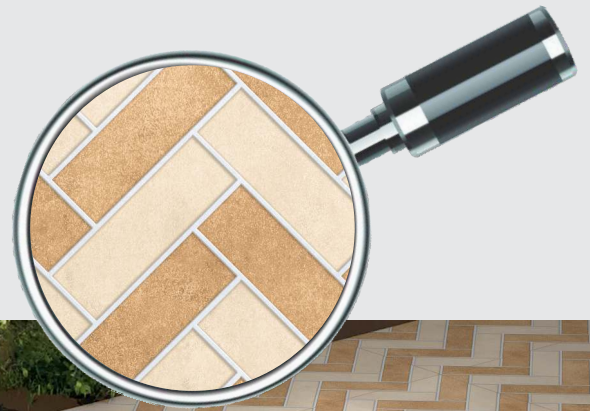

MATT SURFACE

DIGITAL PRINTING

SUITABLE FOR WALL & FLOOR

HD TILES

RECTIFIED