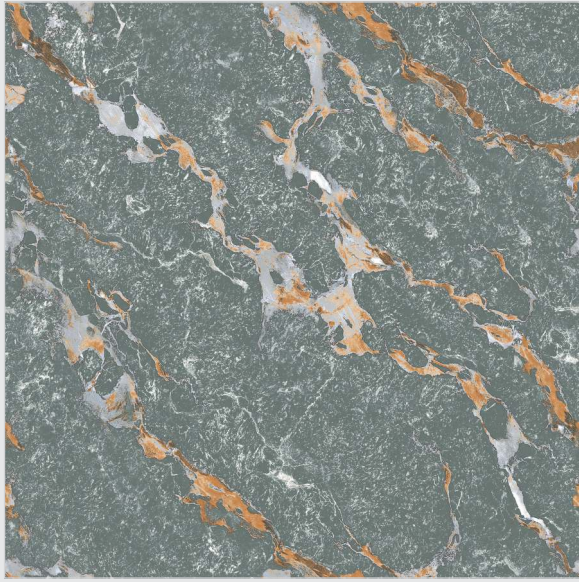

600x600mm.
Sugar + Carving Series

MAUNTEN GREEN