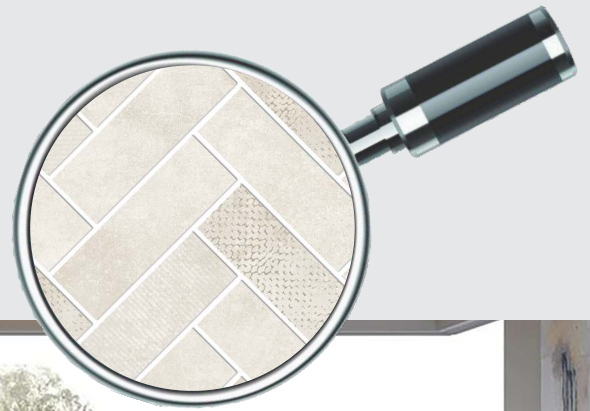

EXOTIC CREMA

MATT SURFACE

DIGITAL PRINTING

SUITABLE FOR WALL & FLOOR

HD TILES

RECTIFIED

600x600mm.
Sugar + Carving Series

EXOTIC FROST