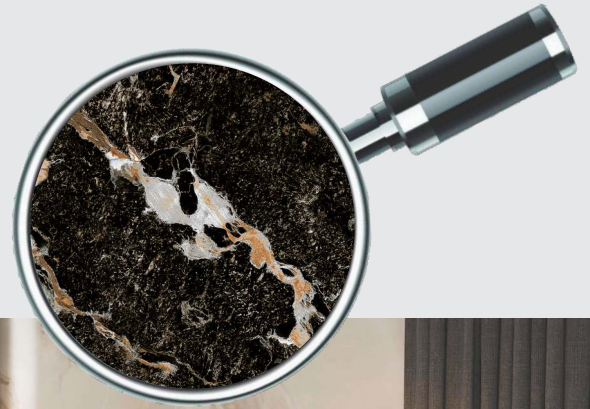

SUITABLE FOR WALL & FLOOR

HD TILES

RECTIFIED

600x600mm.
Sugar + Carving Series

MAUNTEN BLACK

MATT SURFACE

DIGITAL PRINTING

SUITABLE FOR WALL & FLOOR