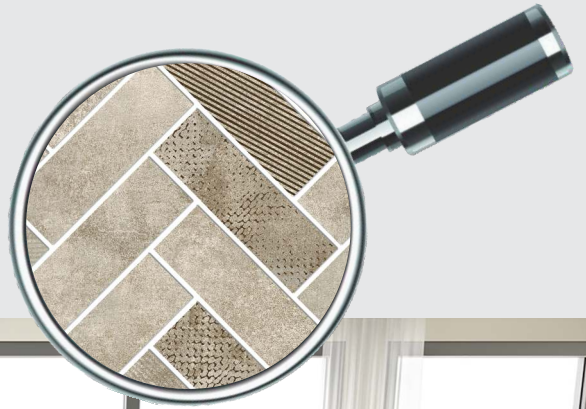

HD TILES

RECTIFIED

600x600mm.
Sugar + Carving Series

EXOTIC URBAN

DIGITAL
Porcelain Tiles

600x600mm.

Matt Series ● Punch Series
Moroccan Series ● Wood Series
Sugar Series ● Carving Series
Terazo Series ● Light-Dark Series
Garden Series ● Cemeneto Series
Special Colour Series ● Abstract Series
Sugar + Carving Series