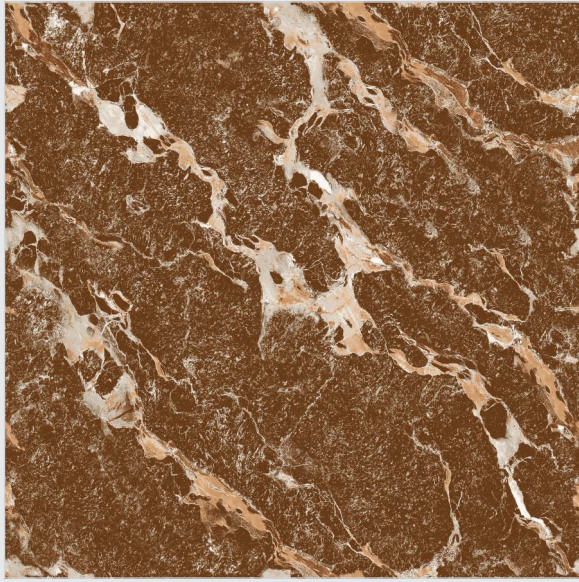

HD TILES

RECTIFIED

600x600mm.
Sugar + Carving Series

MAUNTEN CREMA

600x600mm.
Sugar + Carving Series

MAUNTEN COPPER

MATT SURFACE

DIGITAL PRINTING