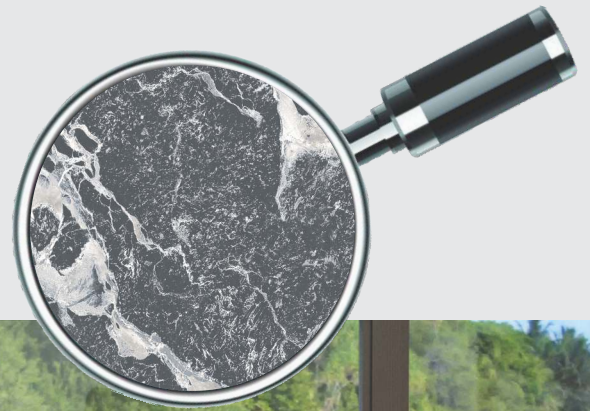

SUITABLE FOR WALL & FLOOR

HD TILES

RECTIFIED

600x600mm.
Sugar + Carving Series

MAUNTEN PEARL

600x600mm.
Sugar + Carving Series

MAUNTÉN GREY

MATT
SURFACE