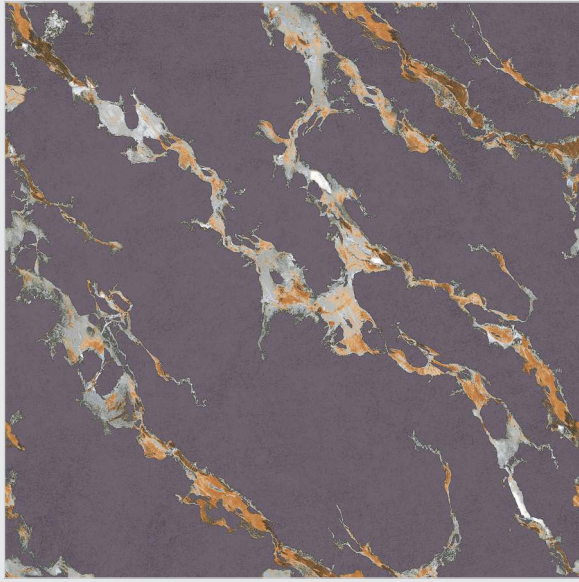

SUITABLE FOR WALL & FLOOR

HD TILES

RECTIFIED

600x600mm.
Sugar + Carving Series

MAUNTEN PEARL

600x600mm.
Sugar + Carving Series

MAUNTÉN GREY

MATT
SURFACE