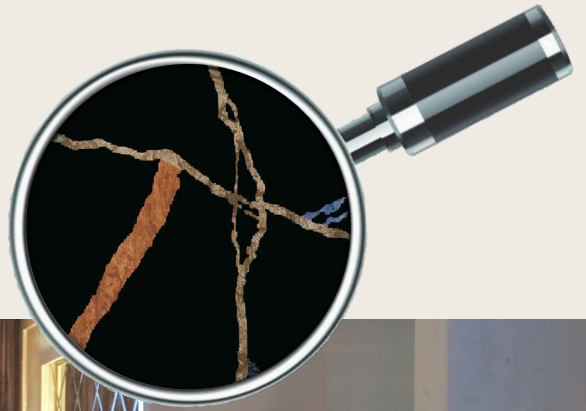

600x600mm. White Body Porcelain Tiles

Sugar + Carving Series:

Sugar + Carving Series

600x600mm.
Sugar + Carving Series

THUNDER MULTI BLACK

MATT SURFACE

DIGITAL PRINTING

SUITABLE FOR WALL & FLOOR