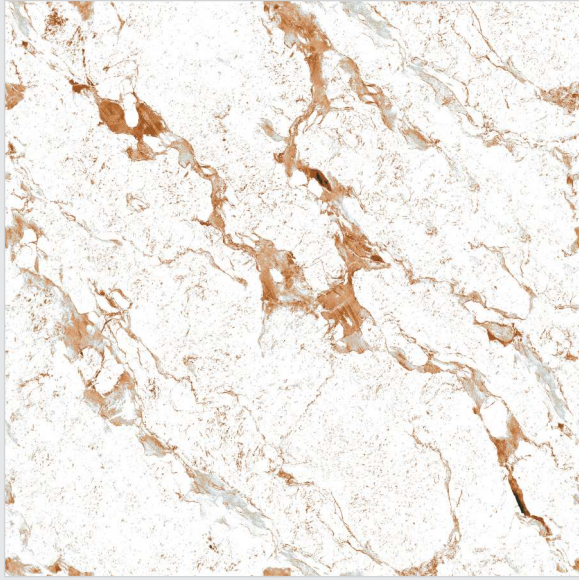

600x600mm.
Sugar + Carving Series

MAUNTÉN MARFIL