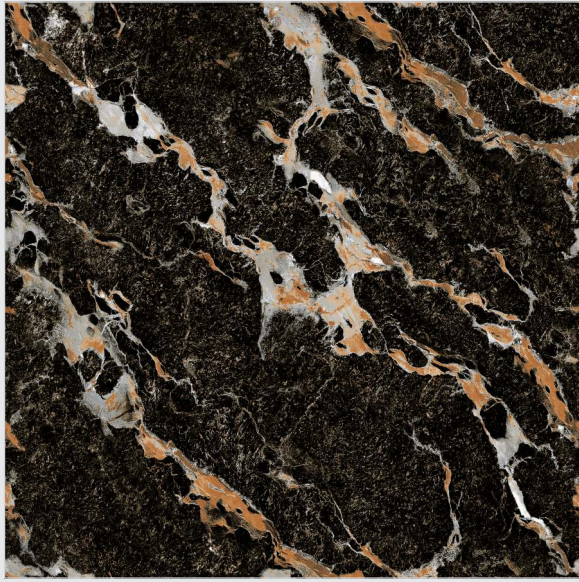

SUITABLE FOR WALL & FLOOR

HD TILES

RECTIFIED

600x600mm.
Sugar + Carving Series

MAUNTEN BLACK

MATT SURFACE

DIGITAL PRINTING

SUITABLE FOR WALL & FLOOR