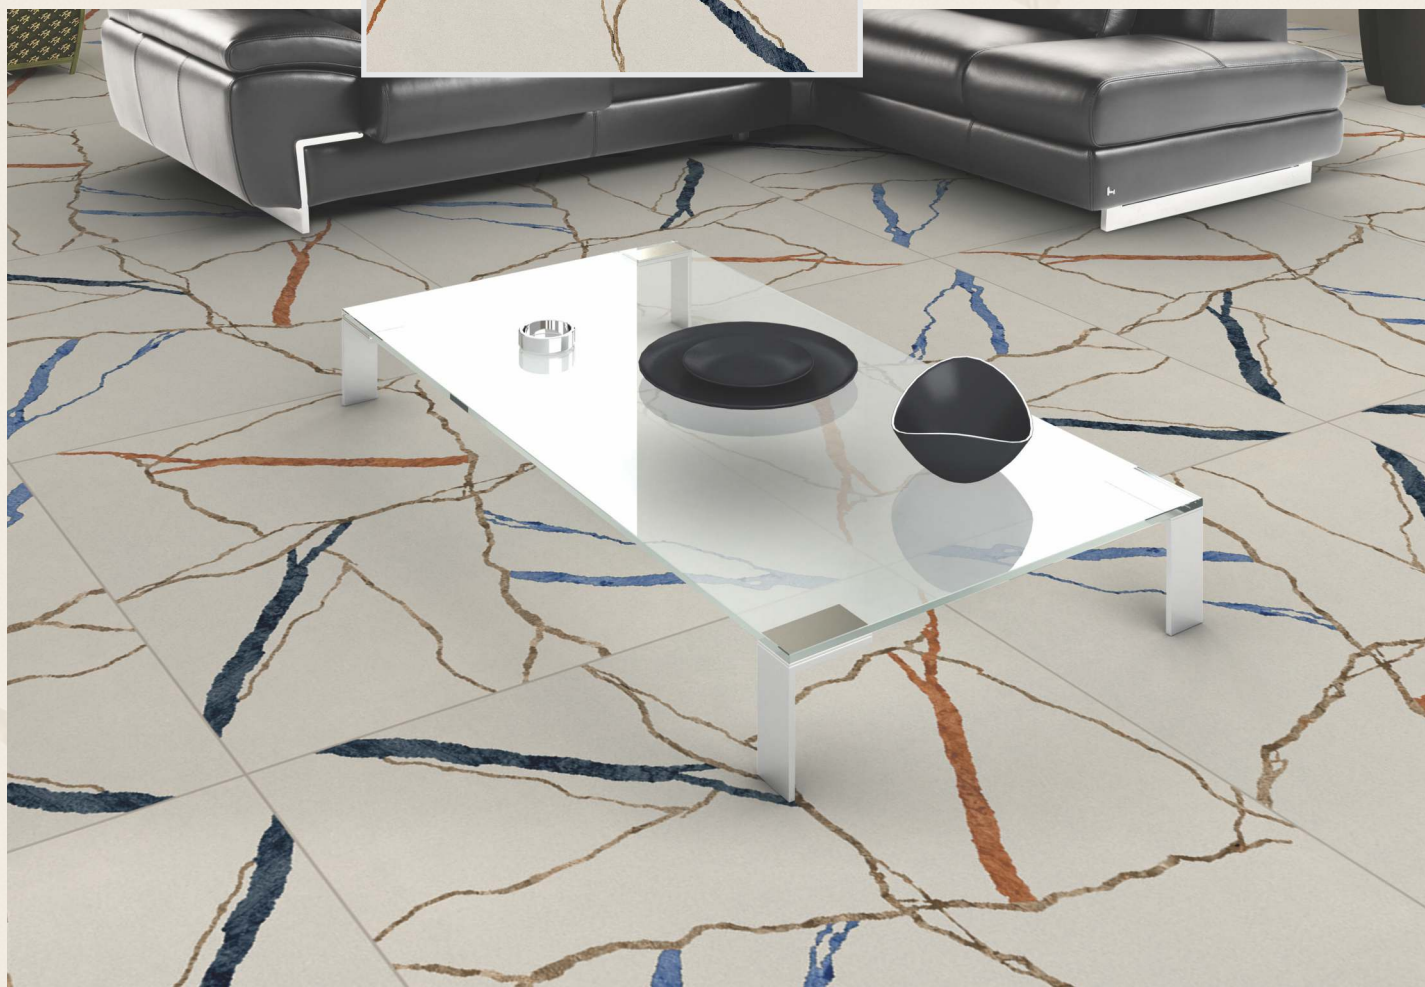

600x600mm. White Body Porcelain Tiles

Sugar + Carving Series:

Sugar + Carving Series

600x600mm.
Sugar + Carving Series

THUNDER MULTI BLACK

MATT SURFACE

DIGITAL PRINTING

SUITABLE FOR WALL & FLOOR