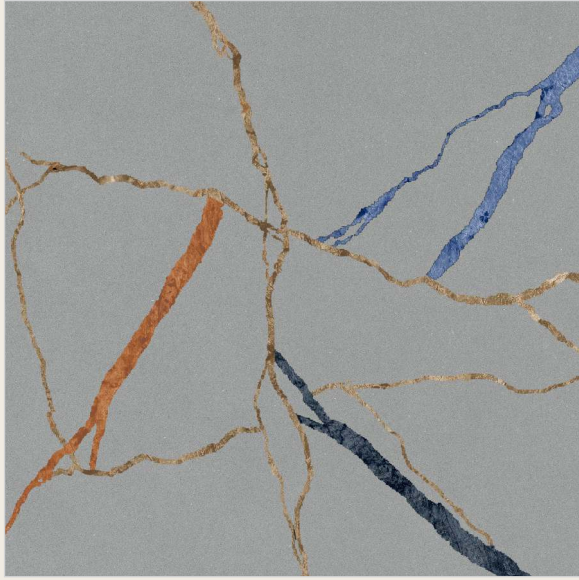

600x600mm. White Body Porcelain Tiles

Sugar + Carving Series:

Sugar + Carving Series

600x600mm.
Sugar + Carving Series

THUNDER MULTI BLACK

MATT SURFACE

DIGITAL PRINTING

SUITABLE FOR WALL & FLOOR

HD TILES

RECTIFIED

600x600mm.
Sugar + Carving Series

THUNDER MULTI GREY

MATT SURFACE

DIGITAL PRINTING

SUITABLE FOR WALL & FLOOR

HD TILES

RECTIFIED

600x600mm.
Sugar + Carving Series

THUNDER MULTI IVORY

MATT SURFACE

DIGITAL PRINTING

SUITABLE FOR WALL & FLOOR

HD TILES

RECTIFIED